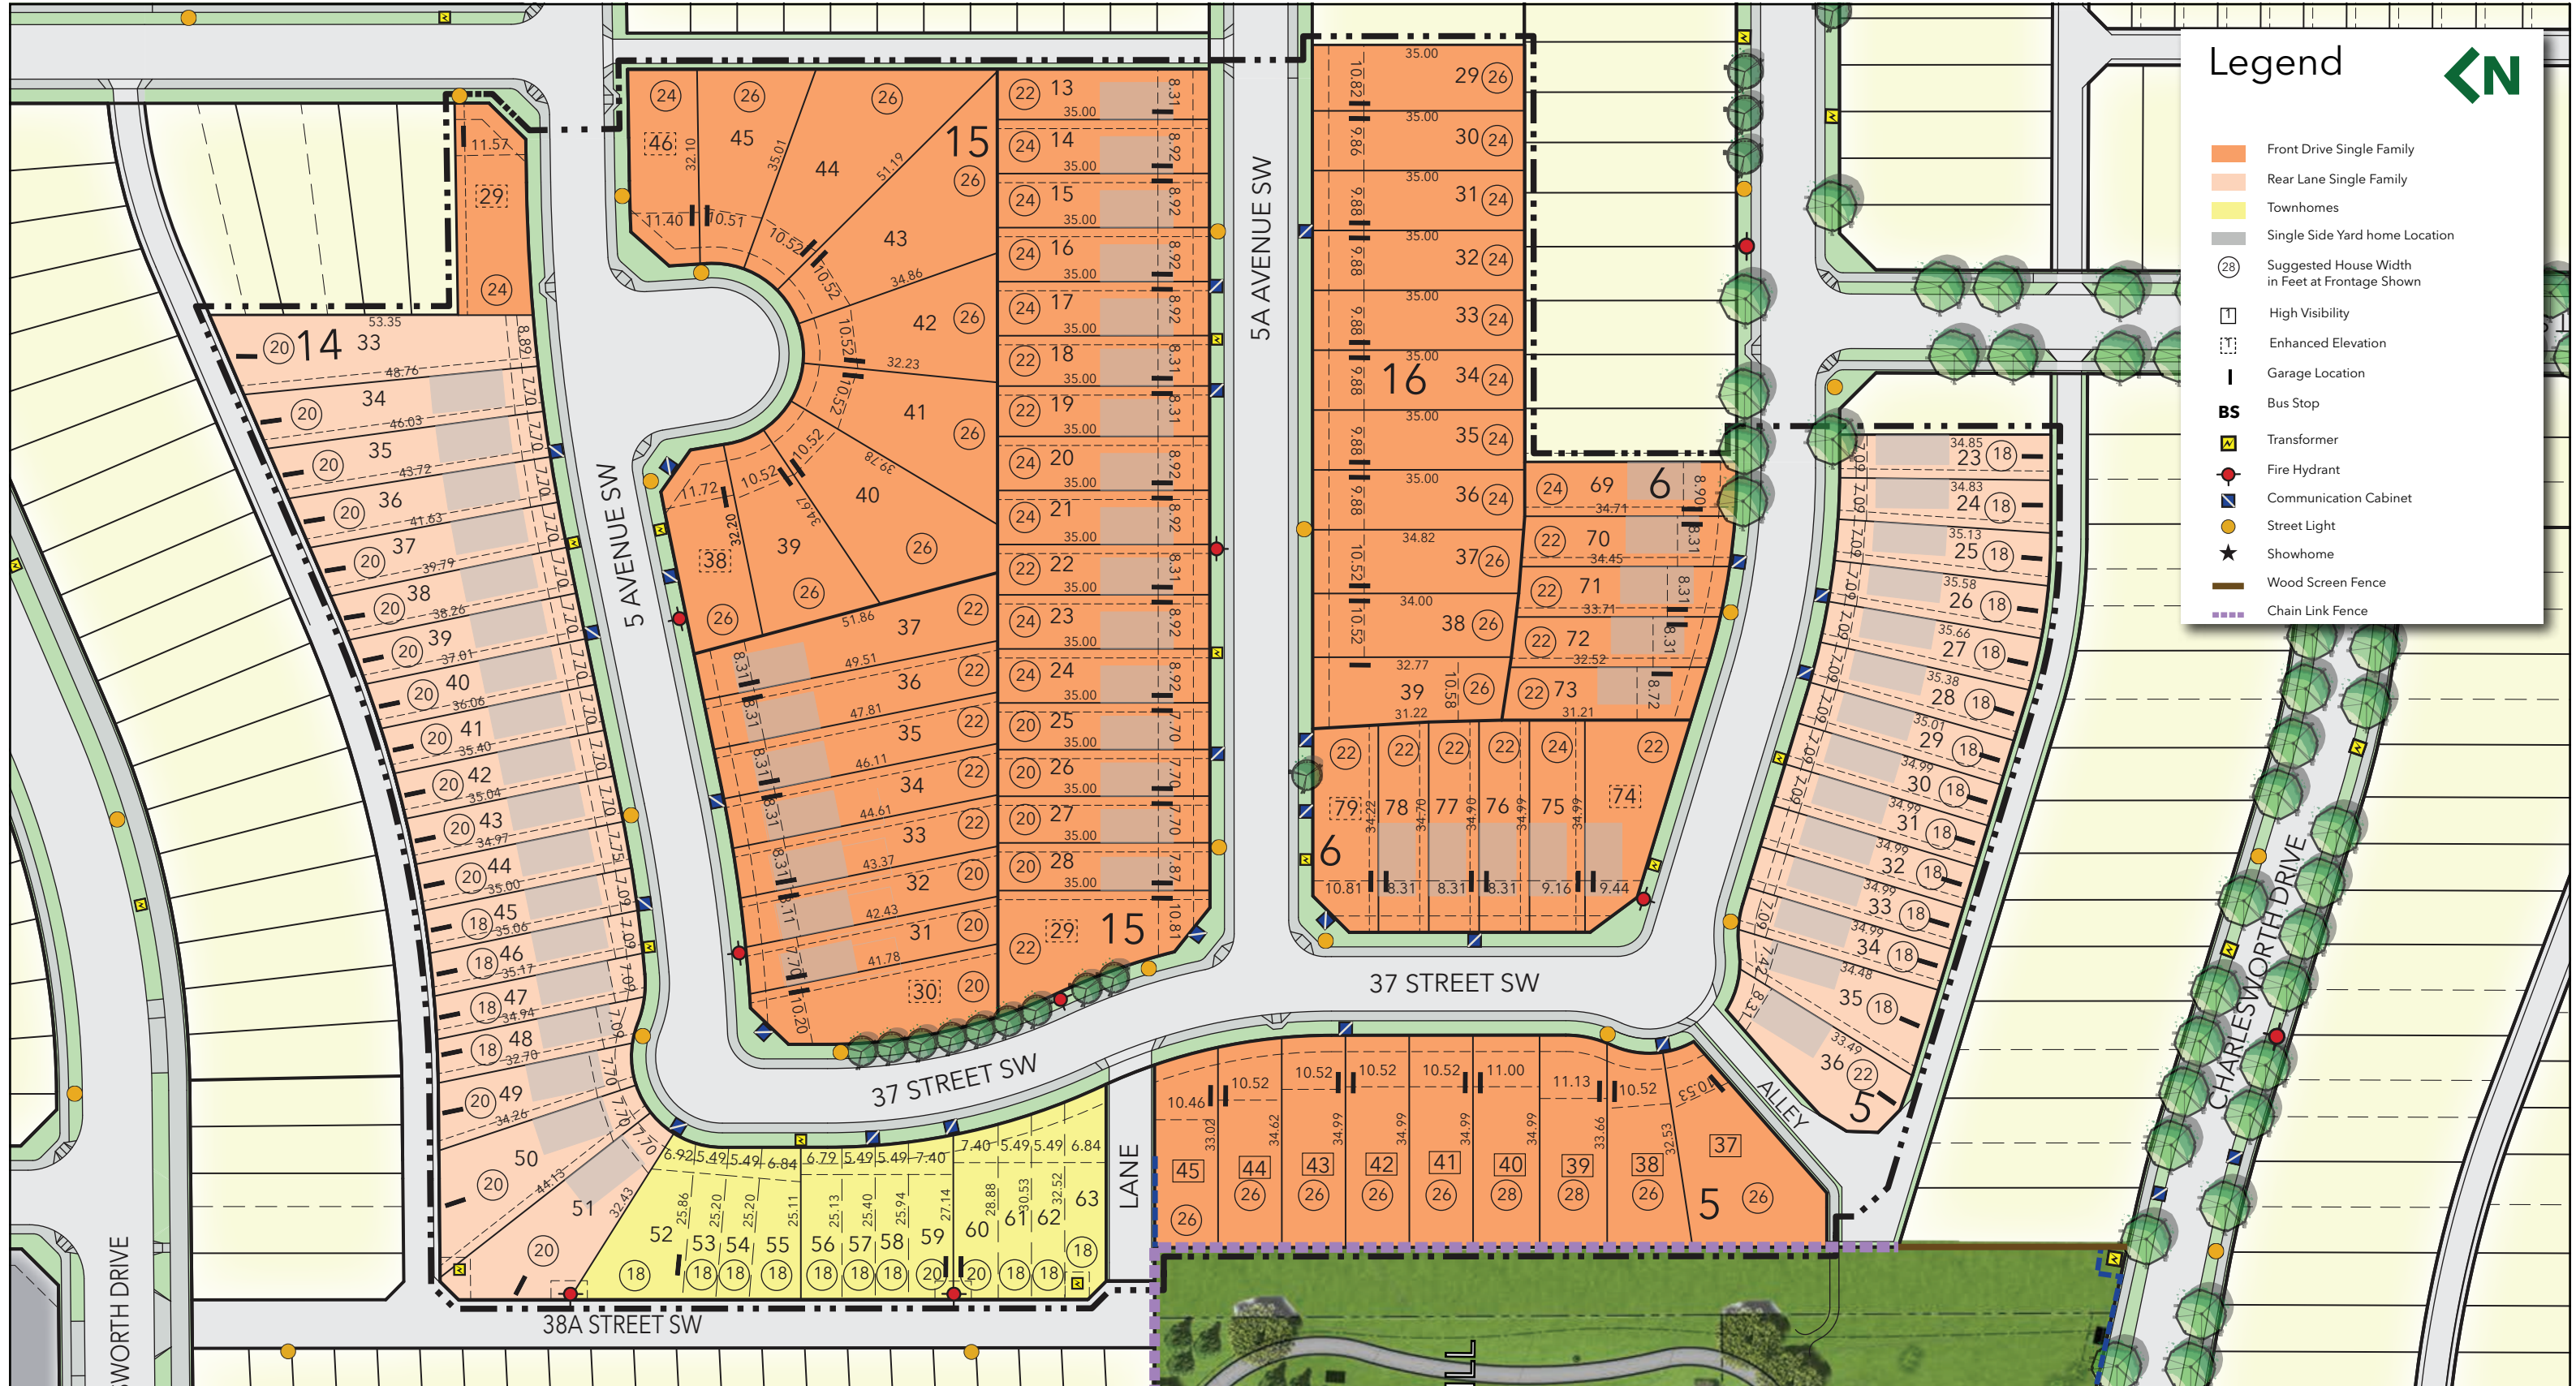

THE HILLS AT CHARLESWORTH STAGE 32

Legend

- Front Drive Single Family
- Rear Lane Single Family
- Townhomes
- Single Side Yard home Location
- (28) Suggested House Width in Feet at Frontage Shown
- High Visibility
- Enhanced Elevation
- Garage Location
- BS Bus Stop
- T Transformer
- Fire Hydrant
- Communication Cabinet
- Street Light
- Showhome
- Wood Screen Fence
- Chain Link Fence